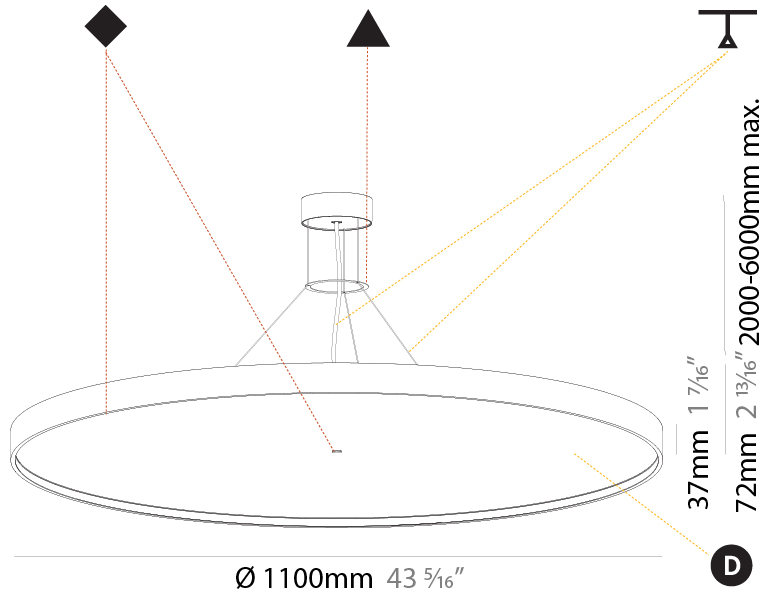

GENERAL

Series: Sign Diva
Subseries: Sign Diva
Brand: Prolicht
Division: Architectural
Mounting Type: Suspension
Mounting Location: Ceiling
Subcategory: Pendant

PHYSICAL

Shape: Round
Diameter (mm): 1100
Diameter (in): 43 ⁵/₁₆"
Height (mm): 72
Height (in): 2 ¹³/₁₆"
Light Distribution: Direct / Indirect
Weight (kg): 20.78
Weight (lbs): 45.81
Diffuser: PMMA - Opal / Micro-Prism / Sparkling Secret / Vintage Industrial
Fixture Finish: SSR / BKV / CWI / CRY / HAB / UFT / ITA / RUA / FTG / MYG / LOD / PUS / FRO / FUP / KIA / POP / BLS / SPG / MEY / GOH / GUM / CHC / COM / ABZ / JAG / OBR / MOS / ROR
Fixture Material: Extruded Aluminum / Steel
Cable Details: 2,000mm/78 3/4" or 6,000mm/236 1/4" Transparent Cable

ELECTRICAL

Lamp Type: LED (Zhaga Standard)
Input Wattage (W): 169.4 / 28.6
Total Output Wattage (W): 135 / 24
Dimming: Tri-Mode (Non-Dimming and Phase Dimming (120Vac only) and 0-10V Dimming)
Driver Included: Yes
Driver Location: Integrated
Driver Type: Constant Current - Universal
Driver Class: Class 2
Input Voltage (V): 120 - 277
Constant Current (MA): 600 / 350

LED

Color Temperature (*K): 2700 / 3000 / 3500 / 4000
Max. Delivered Lumen (lm): 20030 / 20610 / 21050 / 21480
CRI: >90 CRI
Lamp Life (hrs): 50000

OPTICAL

RATINGS AND CERTIFICATIONS

Certified By: Certified for North American Standards
IP rating: IP20